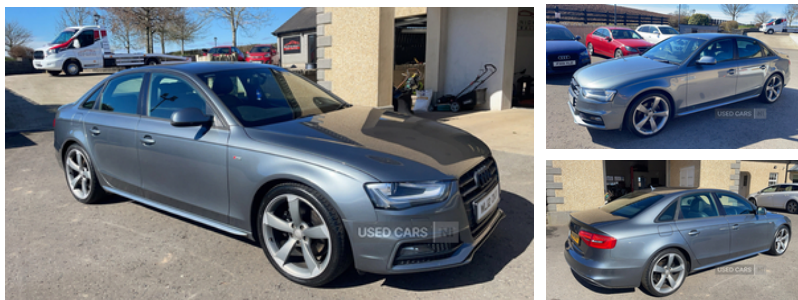

Audi A4 2.0 TDI 177 Black Edition 4dr | May 2012

£6,250

UPGRADED SOUND, FLAT BOTTOM STEERING WHEEL

2012 Audi a4 sline black edition
118000 miles full history
Half leather
Flat bottom steering wheel
18 inch alloys
Upgraded sound
Sat nav
Parking aid

Miles:	118000
Fuel Type:	Diesel
Transmission:	Manual
Colour:	Grey
Engine Size:	1968
CO2 Emission:	120
Tax Band:	C (£35 p/a)
Body Style:	Saloon
Insurance group:	28E
Reg:	WL12DKV

Technical Specs

DIMENSIONS	
Length:	4701mm
Width:	1826mm
Height:	1427mm
Seats:	5
Luggage Capacity (Seats Up):	480L
Gross Weight:	2030KG
Max. Loading Weight:	550KG